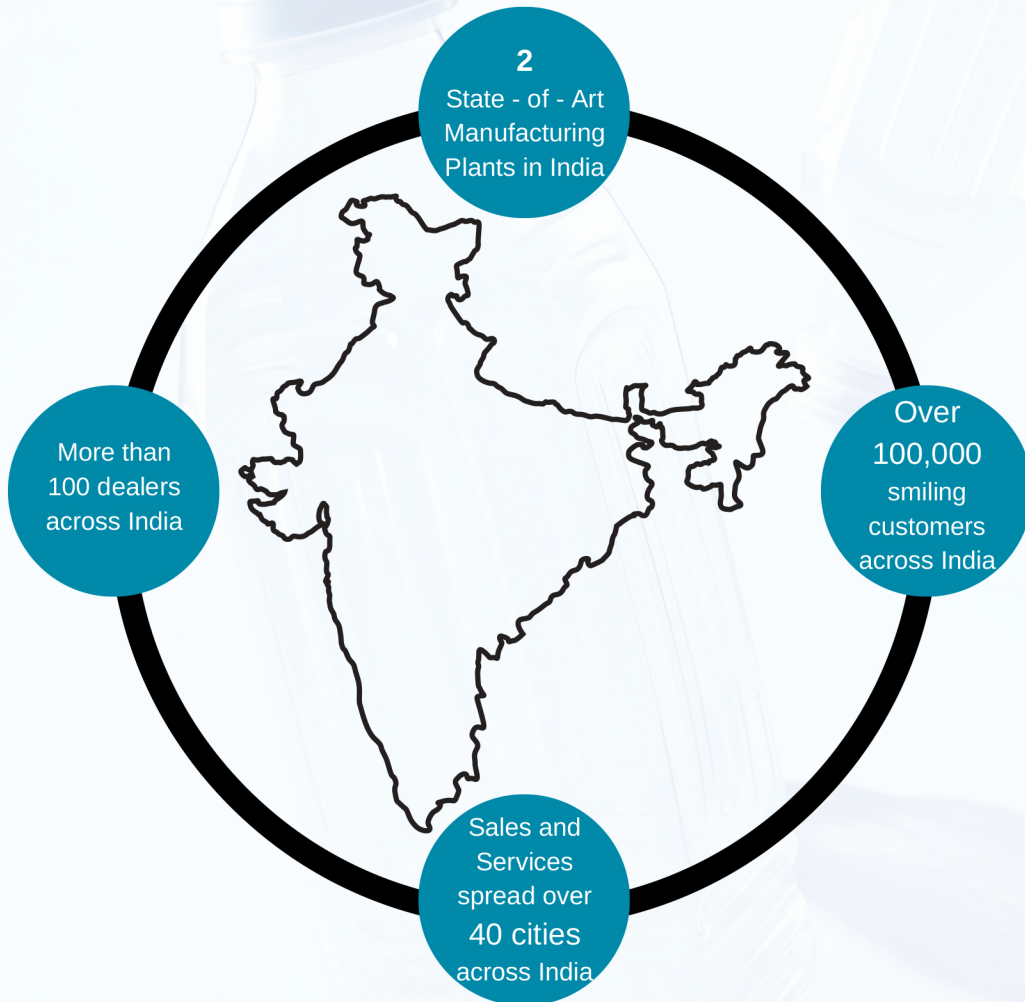

Active with Newest Technology

**AS AN AUTHORIZED CHANNEL PARTNER OF
ANEST IWATA MOTHERSON PVT. LTD.**

DELTA COMPRESSORS & EQUIPMENTS

41/608-A, MUKKANNIYIL APARTMENTS, K.D PLOT P.O
S.KALAMASSERY, ERNAKULAM - 683104

E-Mail : delta.compres@gmail.com

Web: www.deltacompressors.in

For any details reach us at: 24 x 7 Service Helpline:
+91 9447205440, 9895678611

Proud to be part of samvardhana **motherson**